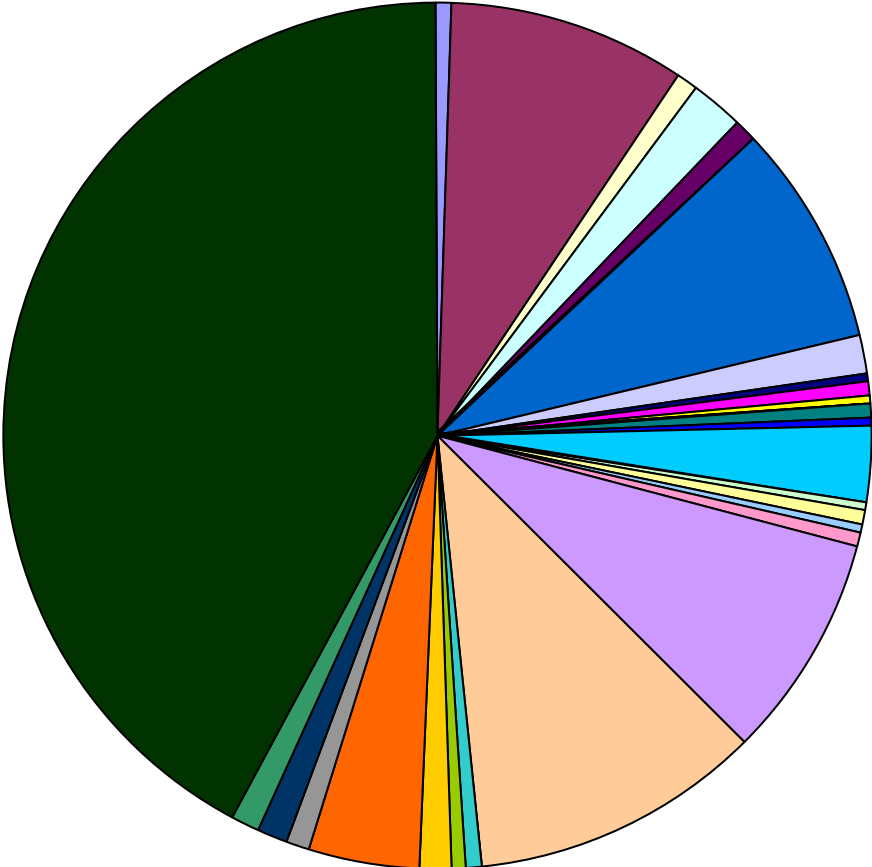

City Count-2009

Amisville	Bealeton	Broad Run	Calverton	Casanova	Castleton	Catlett
Culpeper	Delaplane	Dumfries	Elkwood	Flint Hill	Fredericksburg	Front Royal
Goldvein	Hume	Jeffersonton	Lignum	Linden	Manassas	Manassas Park
Markham	Marshall	Midland	Mineral	New Baltimore	Nokesville	Paris
Rapidan	Remington	Rixeyville	Stafford	Sumerduck	The Plains	Warrenton