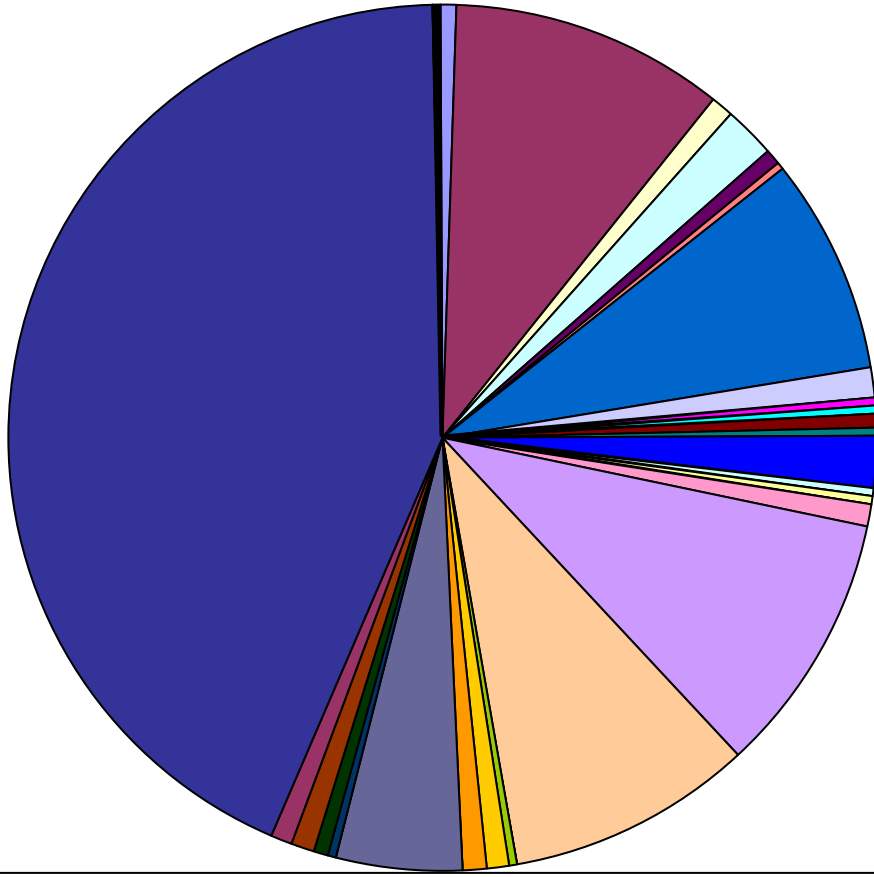

City Count

Amisville	Bealeton	Broad Run	Calverton	Casanova	Castleton	Catlett
Culpeper	Delaplane	Elkwood	Flint Hill	Fredericksburg	Front Royal	Goldvein
Hume	Jeffersonton	Lignum	Linden	Locust Grove	Manassas	Manassas Park
Markham	Marshall	Midland	Mineral	Mitchells	New Baltimore	Nokesville
Paris	Rapidan	Remington	Reva	Rixeyville	Sperryville	Stafford
Stephens City	Sumerduck	The Plains	Warrenton	Washington	Woodbridge	