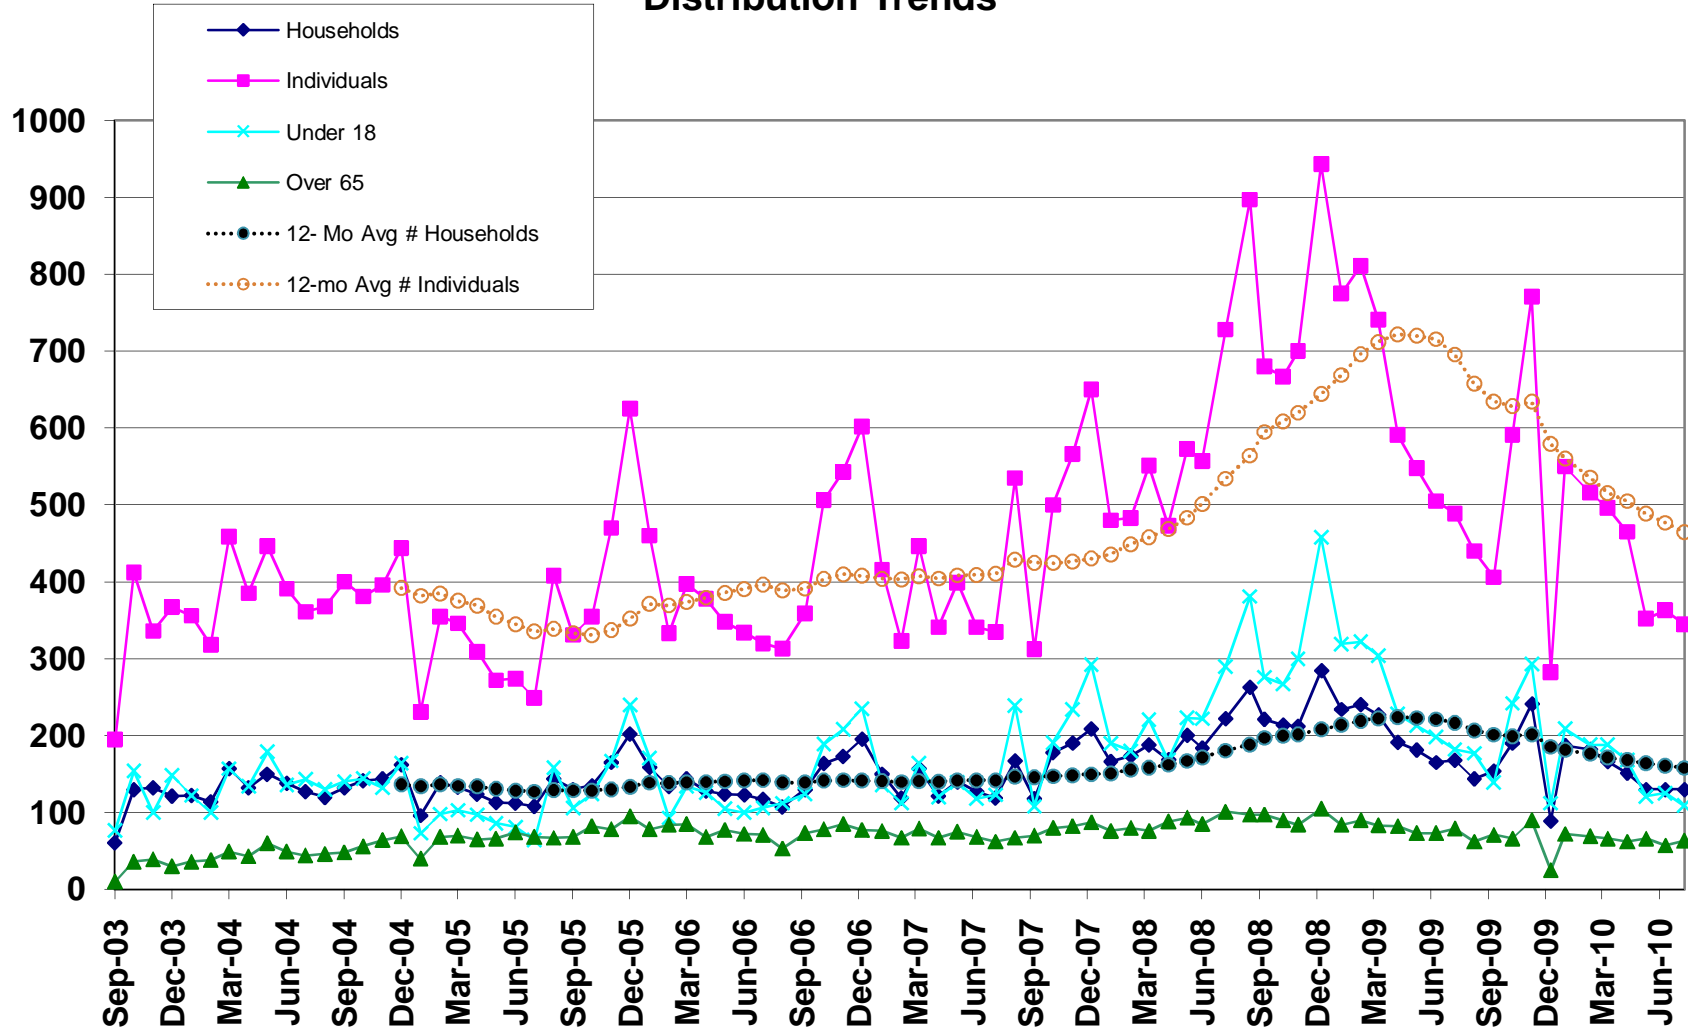

Distribution Trends

Note: 18" snowstorm disrupted Dec 09 distribution