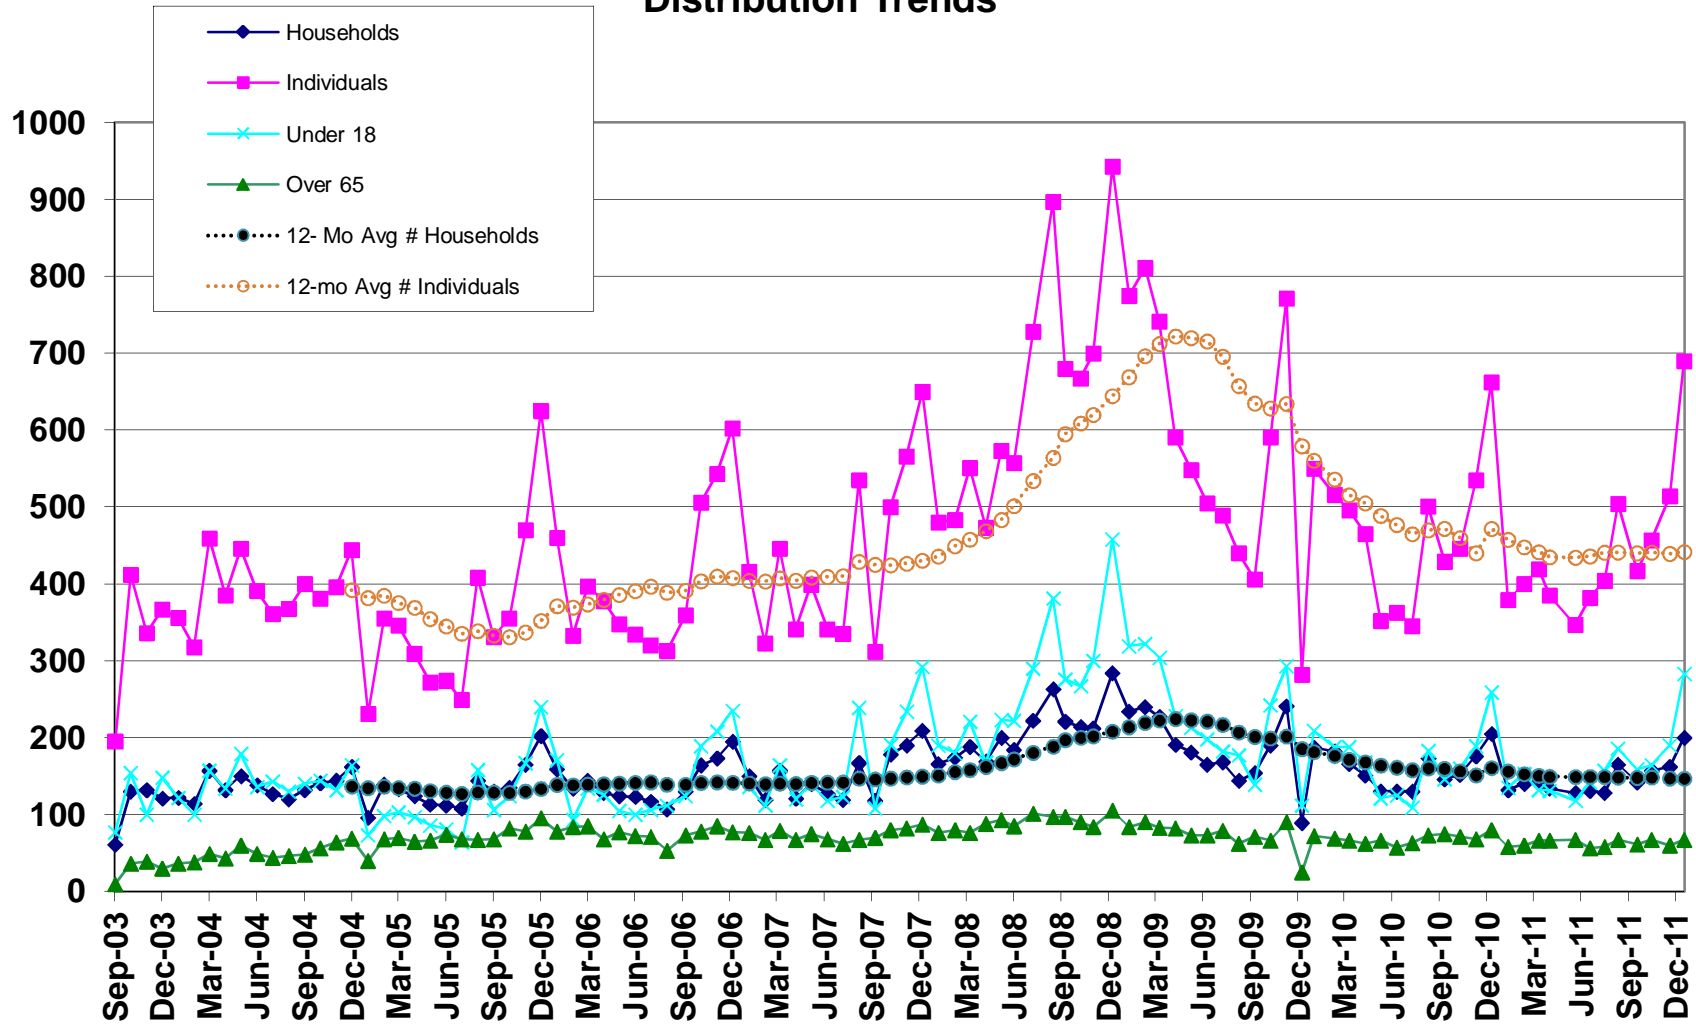

## Distribution Trends

Note: 18" snowstorm disrupted Dec 09 distribution